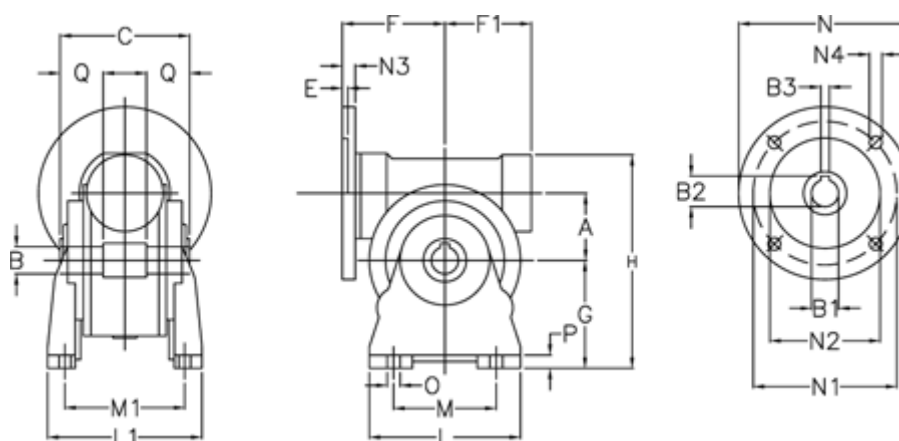

Data Sheet

Article number: 3902185007260

Description: Worm gear
VF 185-A-7-180B5, without lubrication

Measures

A	= 185.4	F1	= 205	N1	= 300
B	= 60 H7	G	= 254	N2	= 250
B1 E7	= 48	H	= 457	N3	= 18
B2	= 51.2	L	= 360	N4	= 18
B3 H9	= 14	L1	= 320	O	= 22
C	= 190	M	= 270	P	= 22
E	= 4	M1	= 251	Q	= 65
F	= 217	N	= 350		